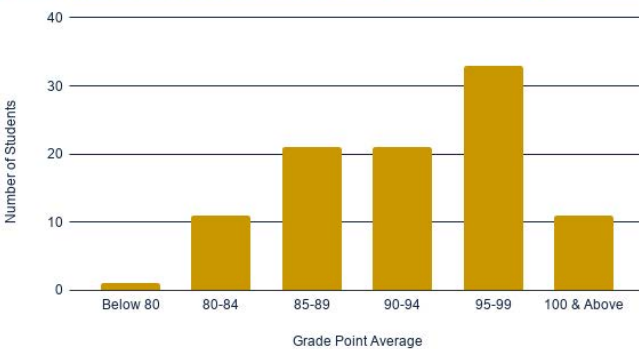

GPA/Class Rank

St. Dominic Savio does not rank students. GPAs are based upon the 100 point scale. Pre-AP and AP courses are enhanced by an additional 8 points.

Test Scores*

2019 ACT	SDCHS Mean	Texas Mean	National Mean
	25.2	20.5	20.7

2019 SAT	SDCHS Mean	National Mean
Total	1207	1059
ERW	594	531
Math	613	528

*Class of 2020 students were registered to take the March 2020 SAT and April 2020 ACT. However, due to test cancellations as a result of COVID-19, many students did not have the opportunity to take either test.

2020 Advanced Placement Exams

- 151 students completed 312 AP exams in 18 subjects
- 88% scored a 3 or higher (well above state and national averages)

Class of 2020

- 98 graduates
- 100% acceptance to two- and four-year colleges
- 75% attending in-state institutions; 25% out-of-state
- 80% attending public institutions; 20% private
- $12.1 million in scholarship awards
- 9,900 hours of community service
- Artists among the Class of 2020 earned 13 regional and national awards.

Awards and Distinctions Since 2012

- 15 National Merit Scholars
- 25 National Hispanic Scholars
- 53 National Merit Commended Scholars

Distribution of 2019-2020 Weighted Graduate GPAs

Class of 2020 College Matriculations

American University-1
Baylor University-2
Belmont Abbey-1
Benedictine-1
Boston College-1
Creighton University-1
Emory University-1
Franciscan University-1
Gannon University-1
Howard University-1
Indiana University-1
MIT-1
Sam Houston-1
Springhill College-1
St. Edwards-1
Stanford-1
Tarleton State University-3
Texas A&M-10
Texas Christian University-1
Texas State University-3
Texas Tech-6
Trinity University-2
UC San Diego-1
University of Chicago-1
University of Dallas-1
University of Florida-1
University of Incarnate Word-1
University of Oklahoma-1
University of Virginia-1
University of Washington-1
University of Wyoming-1
University of Southern California-1
University of Texas Rio Grande Valley-1
University of Texas San Antonio-3
University of Texas Austin -10
University of Texas Dallas-5
Walsh University-1
Williams College-1
Xavier-1

Matriculations from 2017-2020